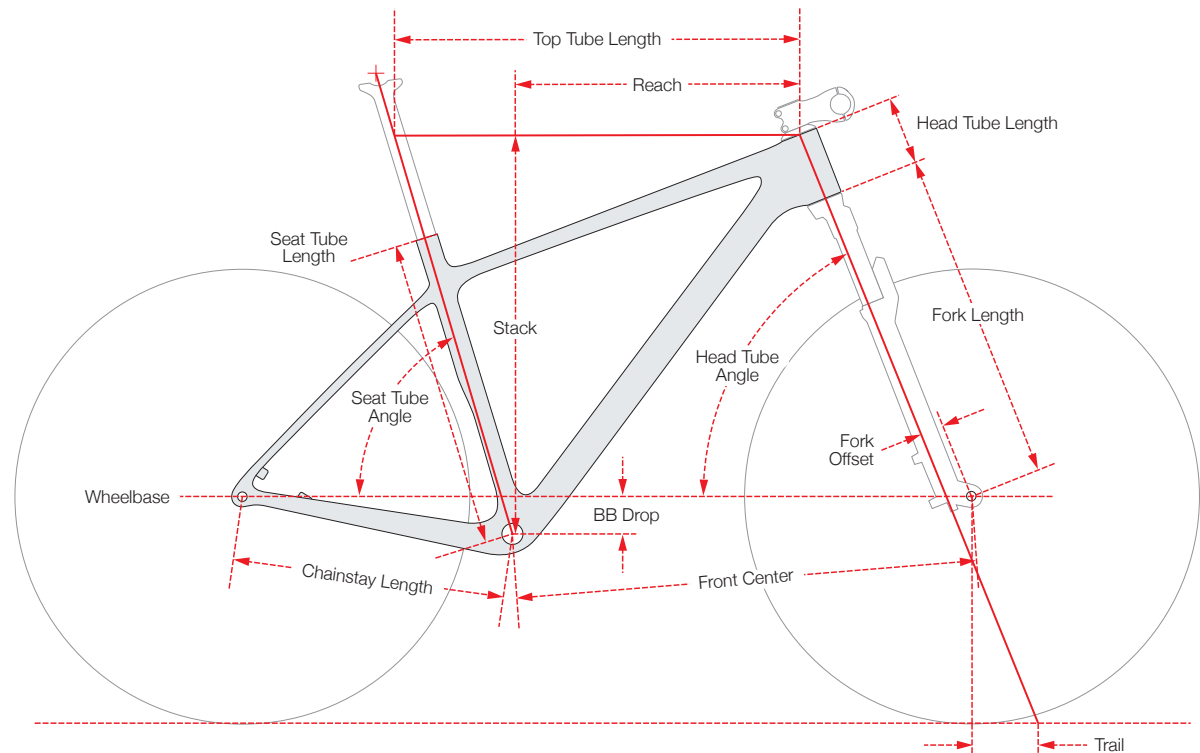

GEOMETRIE

ZHT-5

SIZE	S	M	L	XL
STACK	606	612	623	636
REACH	409	433	457	484
SEAT TUBE ANGLE	74	74	74	74
SEAT TUBE LENGTH*	377	433	485	519
EFFECTIVE TT LENGTH	582	608	635	666
HEAD TUBE ANGLE	69	69	69	69
HEAD TUBE LENGTH	89	95	107	121
FORK OFFSET	44	44	44	44
FORK LENGTH	511	511	511	511
TRAIL	95	95	95	95
BOTTOM BRACKET DROP	62	62	62	62
FRONT CENTRE	667	693	722	754
CHAIN STAY LENGTH	430	430	430	430
STANDOVER**	705	740	782	810
WHEELBASE	1090	1116	1145	1177

*Bottom bracket centre to top of seat tube

**5cm in front of Bottom bracket