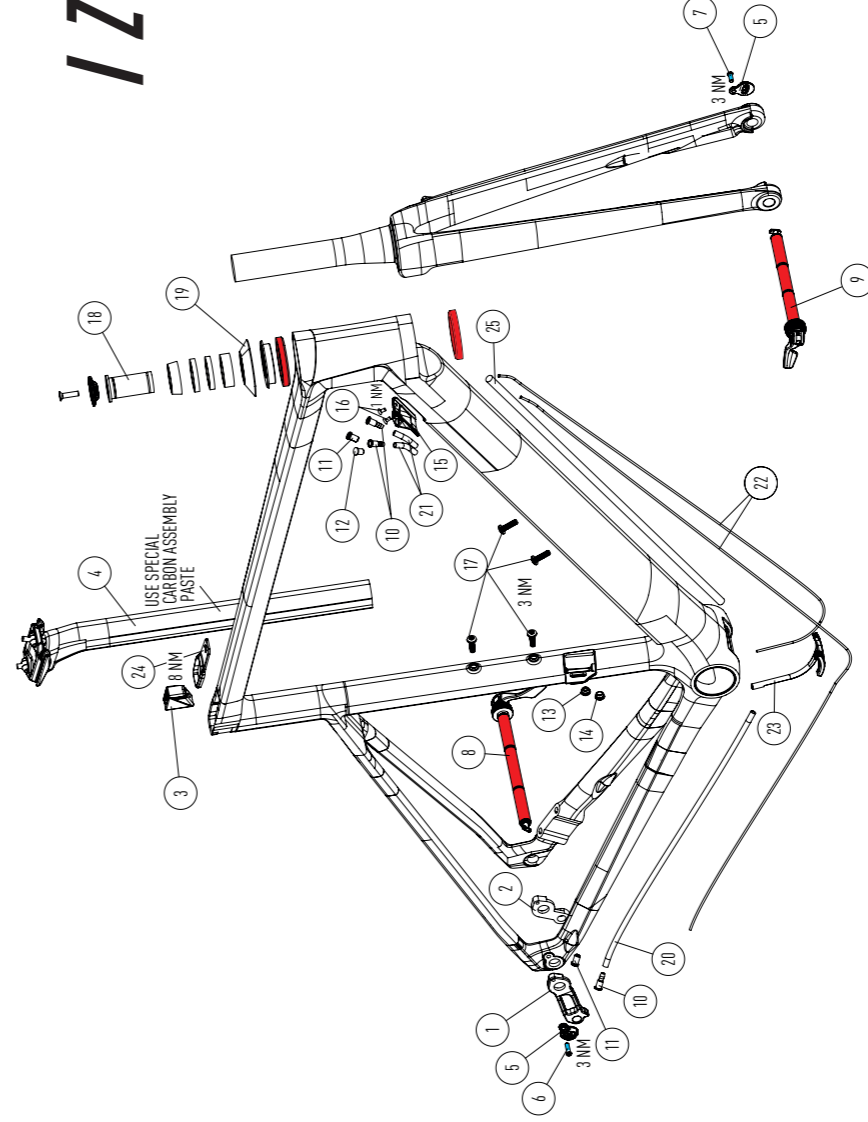

IZALCO MAX

PP1918 | C

14	KD325916165	JAGWIRE CCN09 DIZ PLUG BLIND (ETAP)	1
15	KD325919903	IZALCO DT PLUG MECHANICAL	1
16	-	M3 X 10 COUNTERSUNK SCREW	1
17	KD1199119009	FOCUS BOTTLE CAGE SCREW M5 X 18	1
18	KD120420010	COMPRESSION DEVICE FOR CARBON FORK STEERER	1
19	KD120419010	ACROS IZALCO ECO HEADSET SET	1
20	KD325919907	C / S CABLE LINER LENGTH = 353MM	1
21	KD325919908	D / T CABLE LINER LENGTH = 40MM	1
22	KD325919909	LINER FOR REAR AND FRONT DERAILLEUR	1
23	KD150914001	RD / FD CABLE TUNNEL B / B	1
24	KD325920040	IZALCO SEATCLAMP COVER 9-7/8-SERIES	1
25	KD110916004	NOICE CANCELLING TUBE	1

MATERIAL	CARBON
WHEELSIZE	700C MAX. 28MM TIRE
HEADSET	UPPER IS Ø62MM - LOWER IS Ø62MM
FORK	700C - LENGTH 392MM - RAKE 46MM
SEATPOST / SEATCLAMP	ØAERO - ØINTEGRATED - MINIMUM INSERT 100MM
FRONT BRAKEMOUNT	FLATMOUNT Ø140MM - MAX. ROTOR Ø160MM
FRONT AXLE	100MM / Ø12MM
REAR BRAKEMOUNT	FLATMOUNT Ø160MM - MAX. ROTOR Ø160MM
REAR AXLE	142MM / Ø12MM
RD HANGER	FOCUS
BOTTOM BRACKET	PF66.5MM
MAX SYSTEM WEIGHT	110 KG