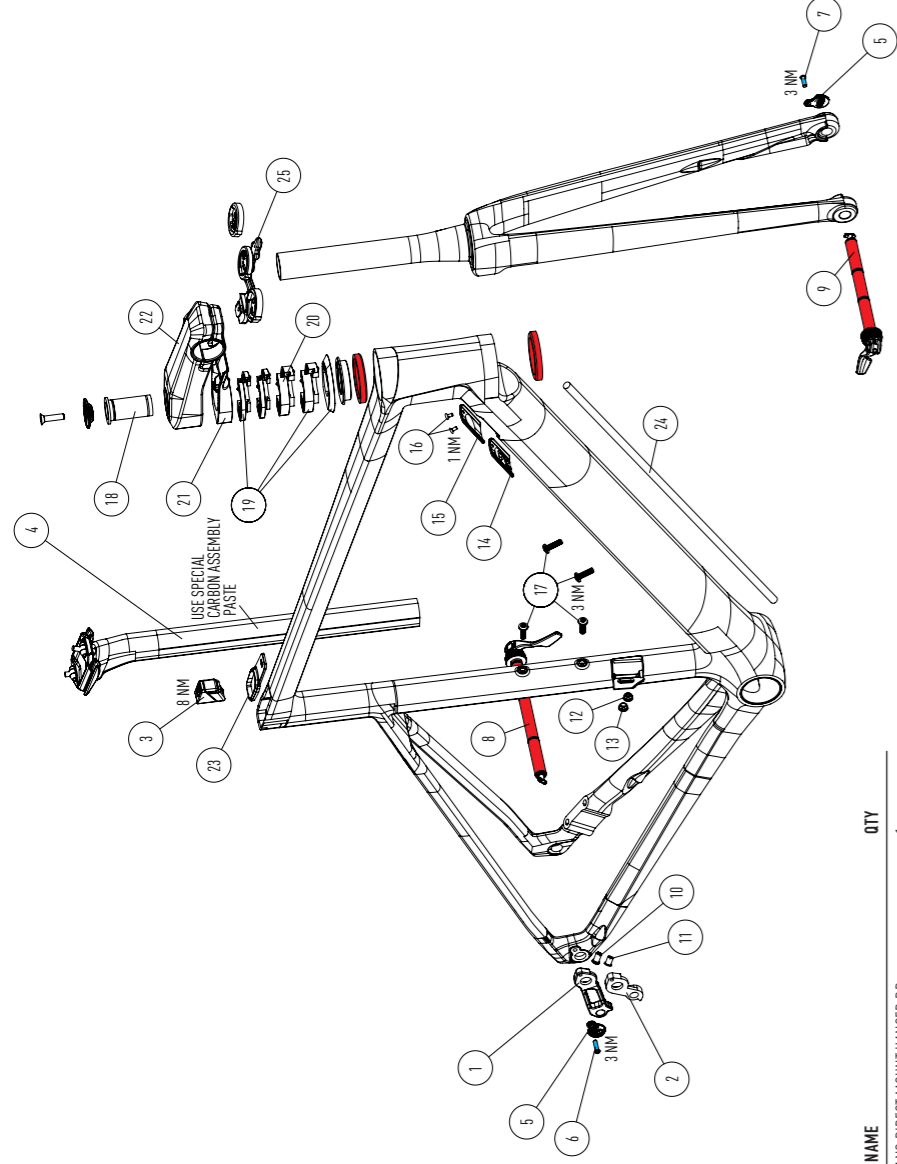

IZALCO MAX

PP1916 | C

POS	PART #	PART NAME	QTY
01	KD325919141	SHIMANO DIRECT MOUNT HANGER RR	1
02	KD325915006	ROAD HANGER PBF-43-37	1
03	KD125419024	IZALCO SEATPOST CLAMP	1
04	KD125318084	IZALCO SEATPOST 15MM SETBACK	1
05	KD325917002	R.A.T. EVO INSERT	1
06	KD325917006	R.A.T. DCW MAX 14 SCREW	1
07	KD325917005	R.A.T. DCW MAX 10 SCREW	1
08	KD160219010	R.A.T. EVO 2 REAR 142 X 12	1
09	KD161219014	R.A.T. EVO 2 FRONT 100 X 12	1
10	KD325919171	DCW DIZ CABLE PLUG	1
11	KD325919100	JAGWIRE CCN015 PLUG BLIND (ETAP)	1
12	KD325918278	JAGWIRE CCN09-1 DIZ PLUG	1
13	KD325916165	JAGWIRE CCN09 DIZ PLUG BLIND (ETAP)	1
14	KD325919004	IZALCO DT PLUG DIZ	1

MATERIAL	CARBON
WHEELSIZE	700C MAX. 28MM TIRE
HEADSET	UPPER IS Ø62MM - LOWER IS Ø62MM
FORK	700C - LENGTH 392MM - RAKE 46MM
SEATPOST / SEATCLAMP	ØAERO - ØINTEGRATED - MINIMUM INSERT 100MM
FRONT BRAKEMOUNT	FLATMOUNT Ø140MM - MAX. ROTOR Ø160MM
FRONT AXLE	100MM / Ø12MM
REAR BRAKEMOUNT	FLATMOUNT Ø160MM - MAX. ROTOR Ø160MM
REAR AXLE	142MM / Ø12MM
RD HANGER	FOCUS
BOTTOM BRACKET	PF66.5MM
MAX SYSTEM WEIGHT	110 KG