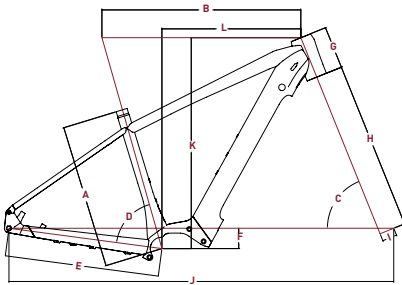

JARIFA²
6.9 / 6.8 / 6.7 / 6.6

WHEEL SIZE	XS	S
WHEEL DIAMETER	27.5"	27.5"
A SEAT TUBE LENGTH (MM)	360	400
B TOP TUBE LENGTH (MM)	557	574
C STEERING ANGLE (°)	68	68
D SEAT TUBE ANGLE (°)	73,5	73,5
E CHAINSTAY LENGTH (MM)	460	460
F BOTTOM BRACKET DROP (MM)	48	48
G HEAD TUBE LENGTH (MM)	115	120
H FORK CONSTRUCTION HEIGHT (MM)	495	495
I PRE-RAKED FORK (MM)	44 / 47	44 / 47
J WHEELBASE LENGTH (MM)	1102	1119
K STACK (MM)	599	604
L REACH (MM)	380	395
STEM	70	70
CRANK	170	170