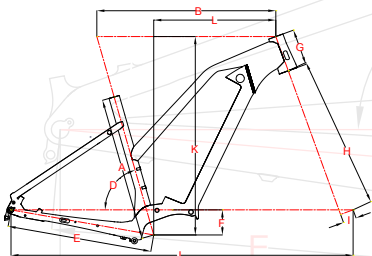

Geometrie 2017

JARIFA INTEGRALE, ALUMINUM

	29"	29"	29"	29"
Wheel diameter	29"	29"	29"	29"
A Seat tube length (mm)	420	460	500	540
B Top tube length (mm)	577	590	607	623
C Steering angle [°]	70	70	70	70
D Seat tube angle [°]	74	74	74	74
E Chainstay length (mm)	472	472	472	472
F Bottom bracket drop (mm)	70	70	70	70
G Head tube length (mm)	110	120	130	150
H Fork construction height (mm)	501	501	501	501
I Pre-raked fork (mm)	44	44	44	44
J Wheelbase length (mm)	1.114	1.128	1.145	1.163
K Stack (mm)	632	641	651	670
L Reach (mm)	396	406	420	431

JARIFA INTEGRALE, LADY, ALUMINUM

	29"	29"
Wheel diameter	29"	29"
A Seat tube length (mm)	420	460
B Top tube length (mm)	577	590
C Steering angle [°]	70	70
D Seat tube angle [°]	74	74
E Chainstay length (mm)	472	472
F Bottom bracket drop (mm)	70	70
G Head tube length (mm)	110	120
H Fork construction height (mm)	501	501
I Pre-raked fork (mm)	44	44
J Wheelbase length (mm)	1.114	1.128
K Stack (mm)	632	641
L Reach (mm)	396	406