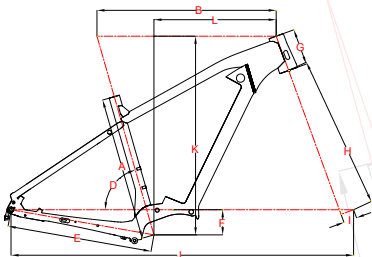

Geometrie 2017

JARIFA INTEGRALE, ALUMINUM

	29"	29"	29"	29"
Wheel diameter	29"	29"	29"	29"
A Seat tube length (mm)	420	460	500	540
B Top tube length (mm)	577	590	607	623
C Steering angle [°]	70	70	70	70
D Seat tube angle [°]	74	74	74	74
E Chainstay length (mm)	472	472	472	472
F Bottom bracket drop (mm)	70	70	70	70
G Head tube length (mm)	110	120	130	150
H Fork construction height (mm)	501	501	501	501
I Pre-raked fork (mm)	44	44	44	44
J Wheelbase length (mm)	1.114	1.128	1.145	1.163
K Stack (mm)	632	641	651	670
L Reach (mm)	396	406	420	431

JARIFA INTEGRALE, LADY, ALUMINUM

	29"	29"
Wheel diameter	29"	29"
A Seat tube length (mm)	420	460
B Top tube length (mm)	577	590
C Steering angle [°]	70	70
D Seat tube angle [°]	74	74
E Chainstay length (mm)	472	472
F Bottom bracket drop (mm)	70	70
G Head tube length (mm)	110	120
H Fork construction height (mm)	501	501
I Pre-raked fork (mm)	44	44
J Wheelbase length (mm)	1.114	1.128
K Stack (mm)	632	641
L Reach (mm)	396	406