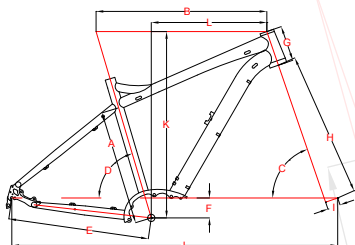

Geometrie 2017

JARIFA BOSCH, 29R, ALUMINUM

	29"	29"	29"	29"
Wheel diameter	29"	29"	29"	29"
A Seat tube length (mm)	420	460	500	540
B Top tube length (mm)	573	583	604	619
C Steering angle [°]	70	70	70	70
D Seat tube angle [°]	74	74	74	74
E Chainstay length (mm)	485	485	485	485
F Bottom bracket drop (mm)	62	62	62	62
G Head tube length (mm)	100	110	130	150
H Fork construction height (mm)	501	501	501	501
I Pre-raked fork (mm)	44	44	44	44
J Wheelbase length (mm)	1.126	1.137	1.158	1.175
K Stack (mm)	397	404	419	429
L Reach (mm)	615	624	643	662

JARIFA BOSCH DONNA, 27R, ALUMINUM

	27.5"	27.5"	27.5"	27.5"
Wheel diameter	27.5"	27.5"	27.5"	27.5"
A Seat tube length (mm)	400	440	480	520
B Top tube length (mm)	563	583	604	619
C Steering angle [°]	69	69	69	69
D Seat tube angle [°]	73.5	73.5	73.5	73.5
E Chainstay length (mm)	470	470	470	470
F Bottom bracket drop (mm)	48	48	48	48
G Head tube length (mm)	120	140	160	180
H Fork construction height (mm)	487	487	487	487
I Pre-raked fork (mm)	44	44	44	44
J Wheelbase length (mm)	1.111	1.132	1.156	1.173
K Stack (mm)	602	620	639	658
L Reach (mm)	384	399	414	424