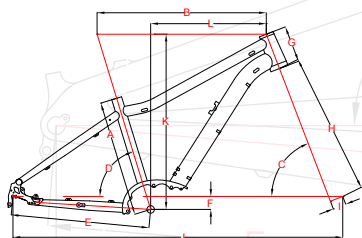

Geometrie 2017

JARIFA BOSCH, 29R, ALUMINUM

	29"	29"	29"	29"
Wheel diameter	29"	29"	29"	29"
A Seat tube length (mm)	420	460	500	540
B Top tube length (mm)	573	583	604	619
C Steering angle [°]	70	70	70	70
D Seat tube angle [°]	74	74	74	74
E Chainstay length (mm)	485	485	485	485
F Bottom bracket drop (mm)	62	62	62	62
G Head tube length (mm)	100	110	130	150
H Fork construction height (mm)	501	501	501	501
I Pre-raked fork (mm)	44	44	44	44
J Wheelbase length (mm)	1.126	1.137	1.158	1.175
K Stack (mm)	397	404	419	429
L Reach (mm)	615	624	643	662

JARIFA BOSCH DONNA, 27R, ALUMINUM

	27.5"	27.5"	27.5"	27.5"
Wheel diameter	27.5"	27.5"	27.5"	27.5"
A Seat tube length (mm)	400	440	480	520
B Top tube length (mm)	563	583	604	619
C Steering angle [°]	69	69	69	69
D Seat tube angle [°]	73.5	73.5	73.5	73.5
E Chainstay length (mm)	470	470	470	470
F Bottom bracket drop (mm)	48	48	48	48
G Head tube length (mm)	120	140	160	180
H Fork construction height (mm)	487	487	487	487
I Pre-raked fork (mm)	44	44	44	44
J Wheelbase length (mm)	1.111	1.132	1.156	1.173
K Stack (mm)	602	620	639	658
L Reach (mm)	384	399	414	424